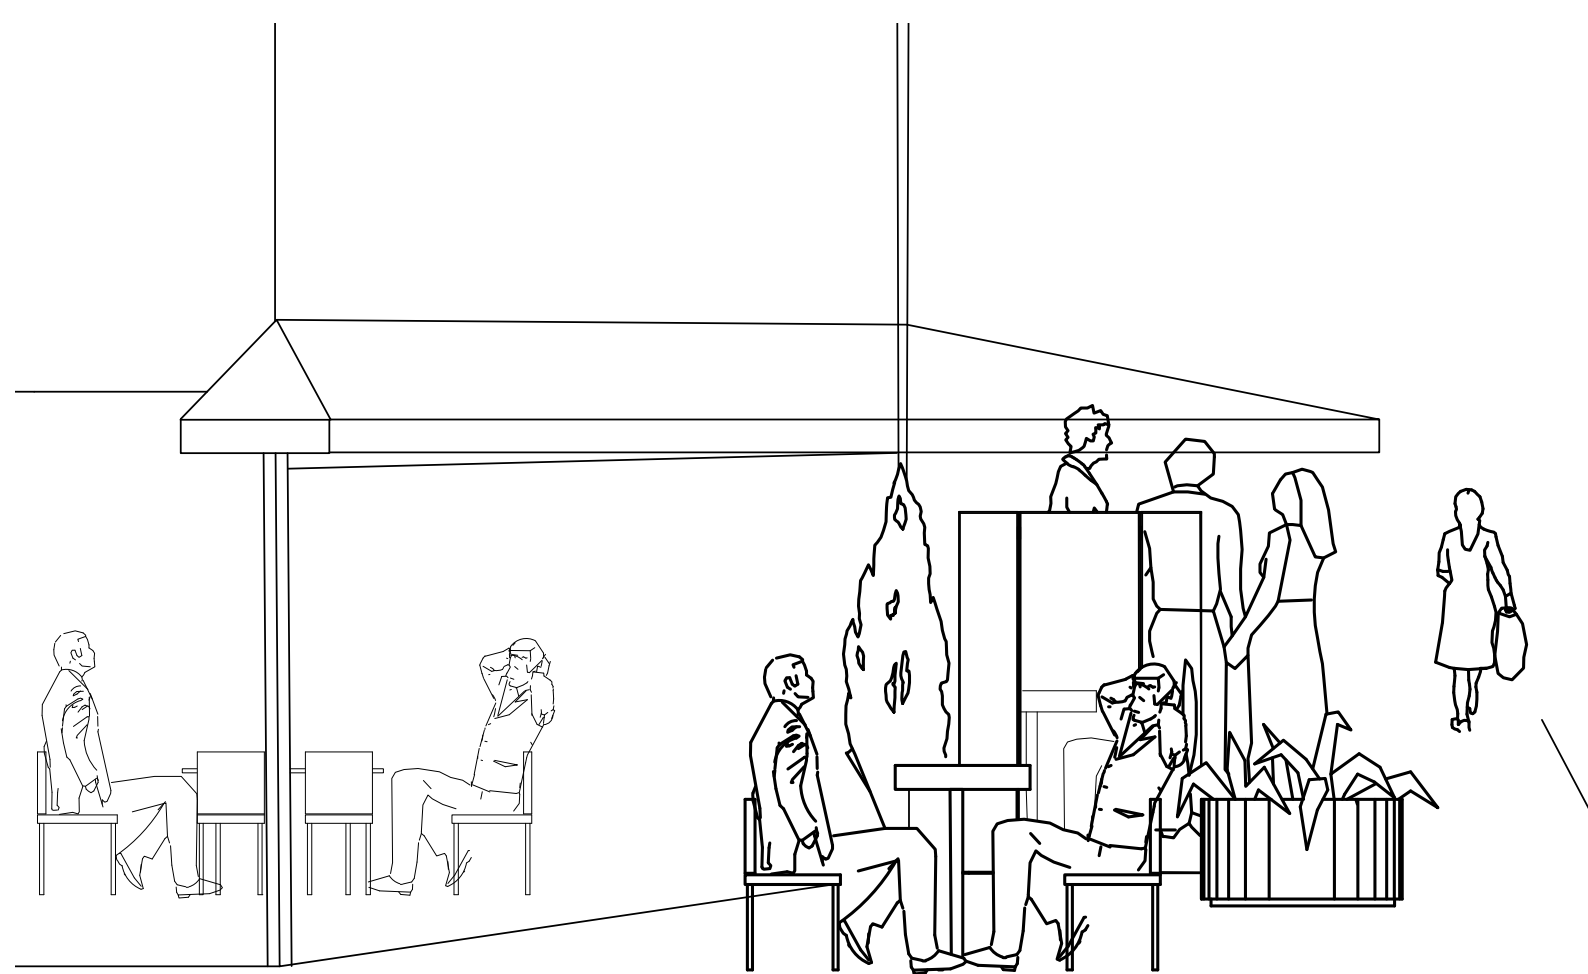

# MIRRORS TRIPTYCH

CONSTRUCTION

SCALE 1/6

SCALE 1/6

COFFEE SHOP VIEW

SCALE 1/6

STREET VIEW

## TRIPTYCH IN ITS CONTEXT

VIEW FROM COFFEE SHOP  
ONE-WAY MIRRORS ARE  
TRANSPARENT

VIEW FROM STREET  
ONE-WAY MIRRORS ARE OPAQUE

STREET VIEW

Miroir non lumineux découpé rectangulaire L30 x L120 cm Biseauté