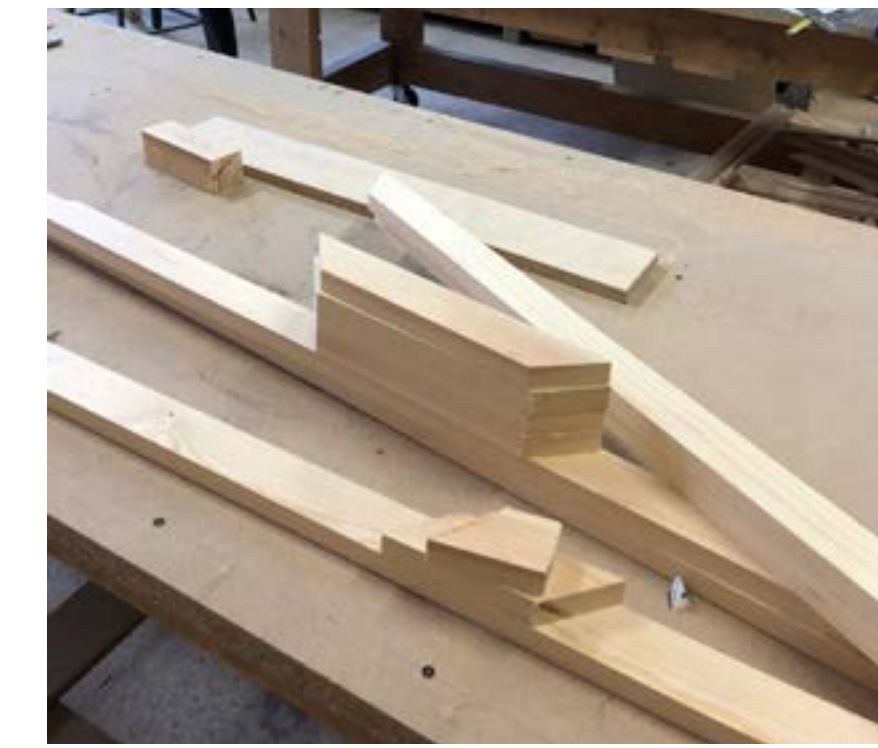

# MIRRORS TRIPTYCH

CONSTRUCTION

SCALE 1/6

SCALE 1/6

COFFEE SHOP VIEW

SCALE 1/6

STREET VIEW

## TRIPTYCH IN ITS CONTEXT

VIEW FROM COFFEE SHOP  
ONE-WAY MIRRORS ARE  
TRANSPARENT

VIEW FROM STREET  
ONE-WAY MIRRORS ARE OPAQUE

STREET VIEW

Miroir non lumineux découpé rectangulaire L30 x L120 cm Biseauté