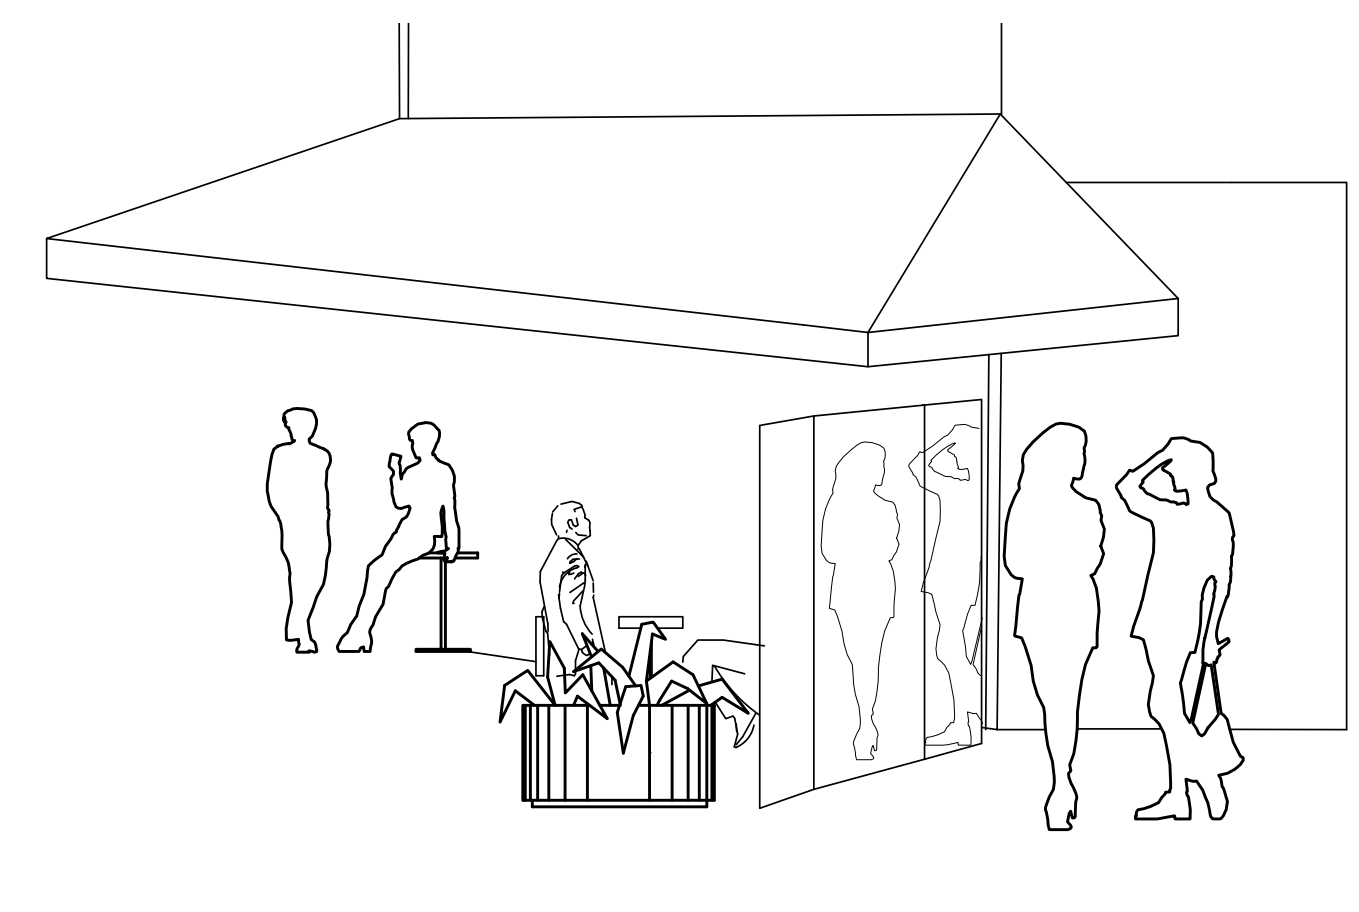

# MIRRORS TRIPTYCH

CONSTRUCTION

SCALE 1/6

SCALE 1/6

COFFEE SHOP VIEW

SCALE 1/6

STREET VIEW

## TRIPTYCH IN ITS CONTEXT

VIEW FROM COFFEE SHOP  
ONE-WAY MIRRORS ARE  
TRANSPARENT

VIEW FROM STREET  
ONE-WAY MIRRORS ARE OPAQUE

STREET VIEW

Miroir non lumineux découpé rectangulaire L30 x L120 cm Biseauté

COFFEE SHOP VIEW

HOMEMADE HINGE