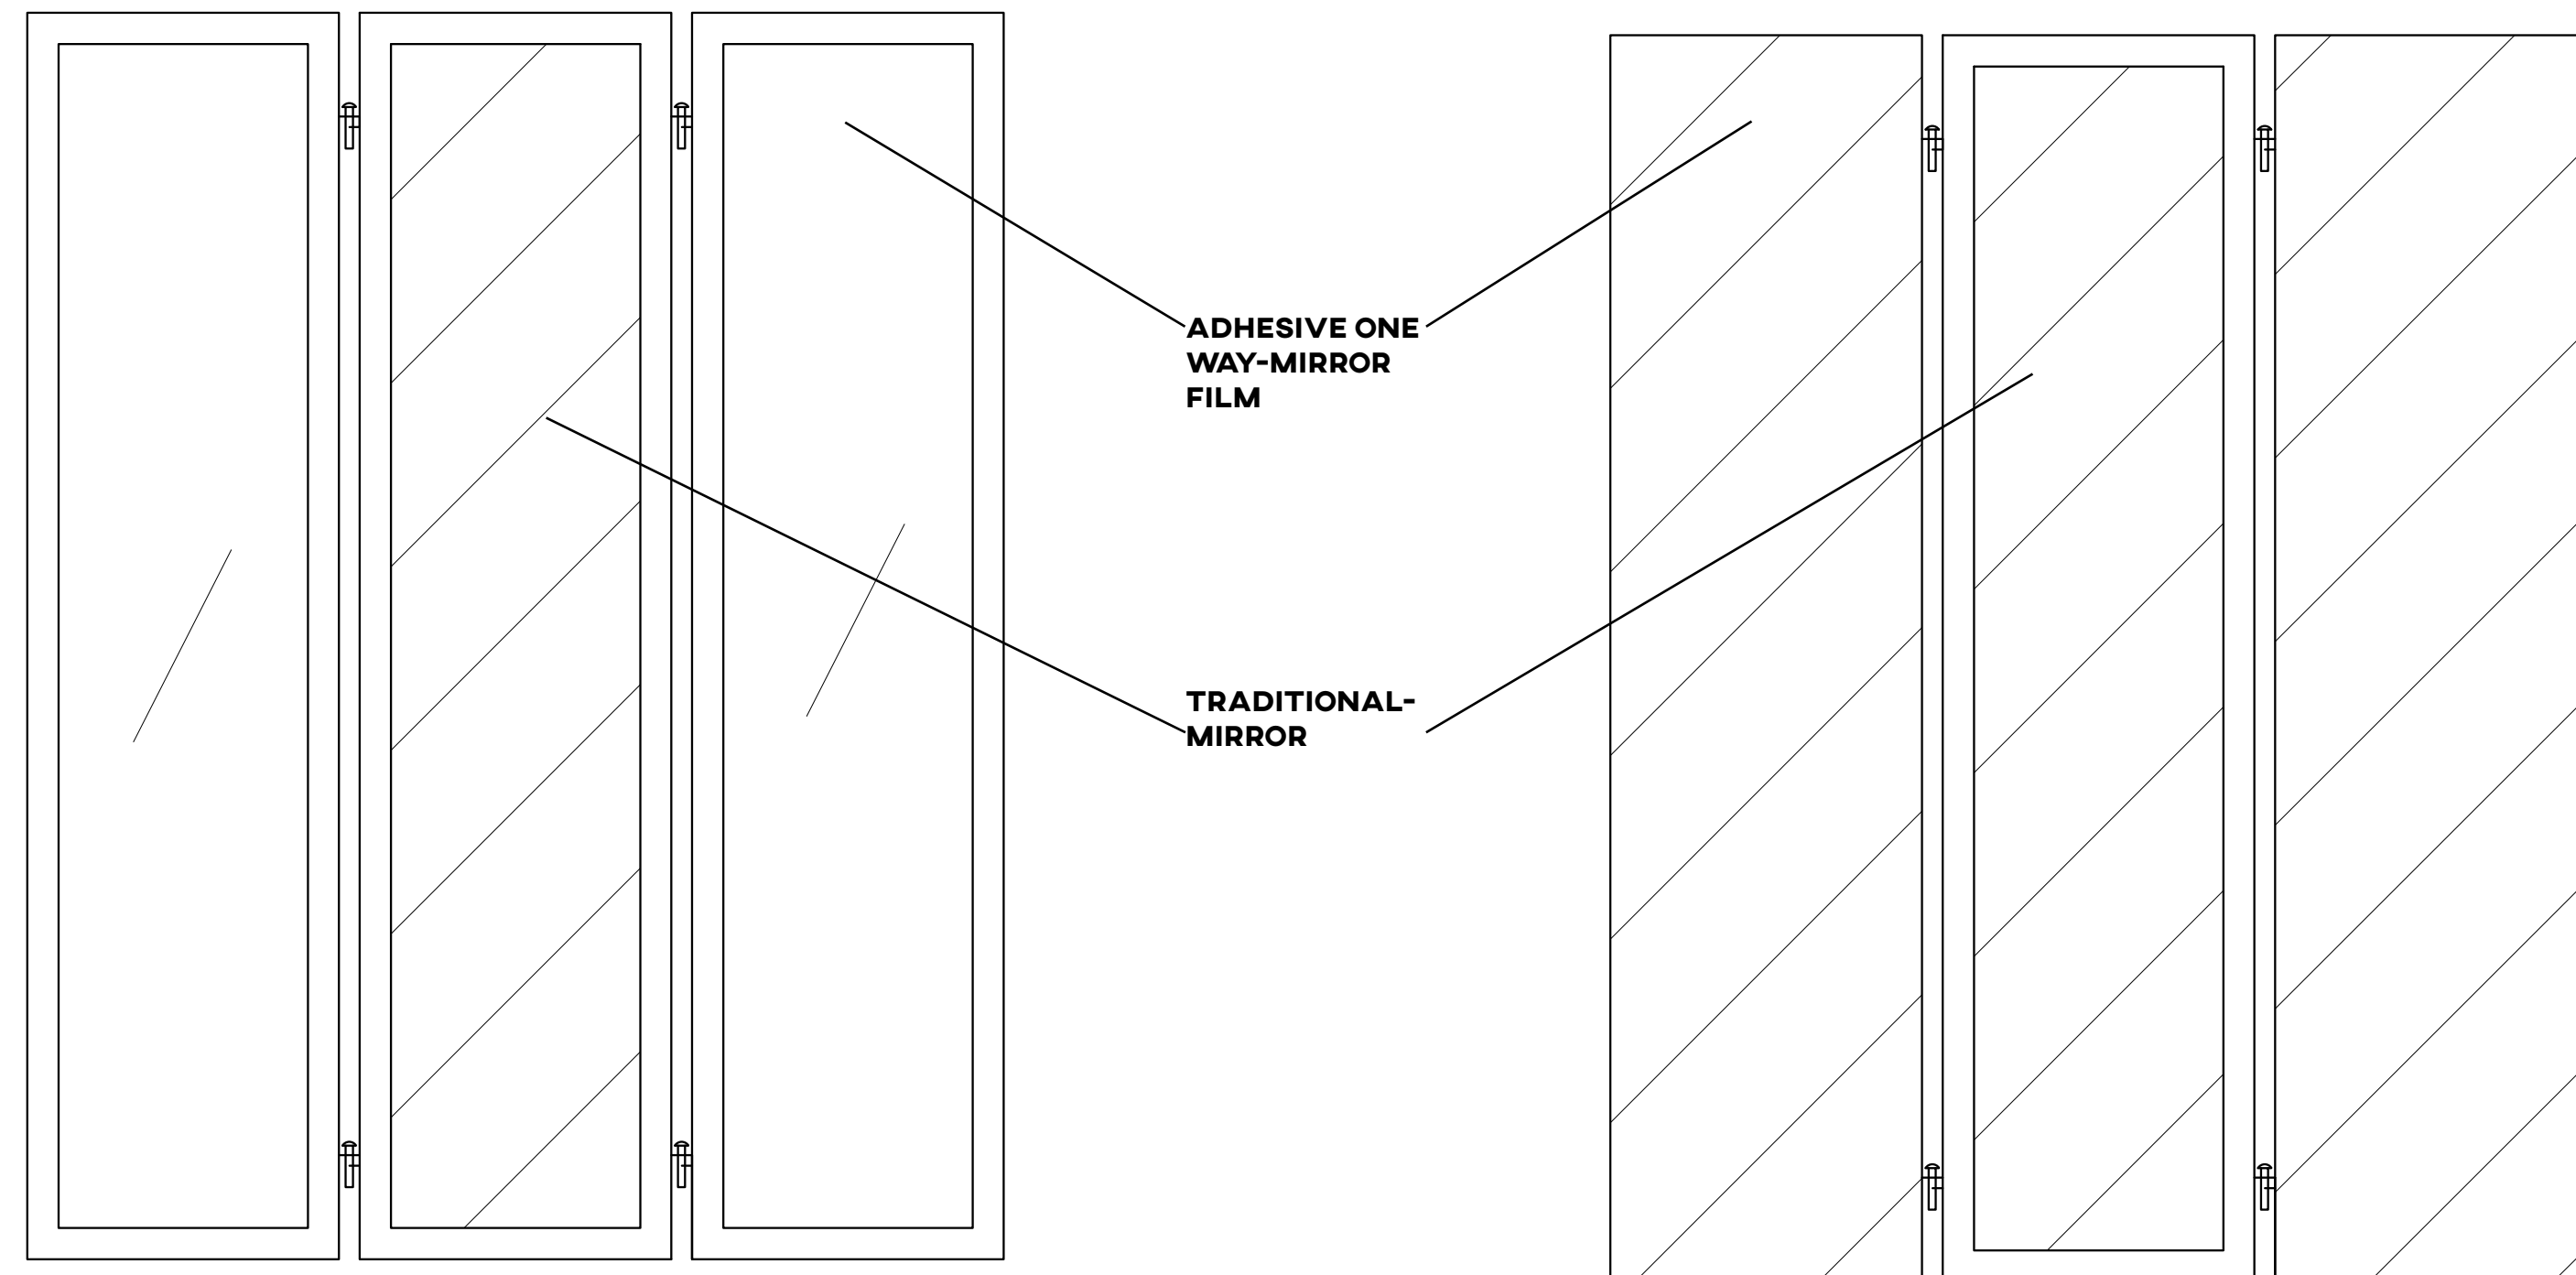

# MIRRORS TRIPTYCH

CONSTRUCTION

SCALE 1/6

SCALE 1/6

COFFEE SHOP VIEW

SCALE 1/6

STREET VIEW

## TRIPTYCH IN ITS CONTEXT

VIEW FROM COFFEE SHOP  
ONE-WAY MIRRORS ARE  
TRANSPARENT

VIEW FROM STREET  
ONE-WAY MIRRORS ARE OPAQUE

STREET VIEW

Miroir non lumineux découpé rectangulaire L30 x L120 cm Biseauté